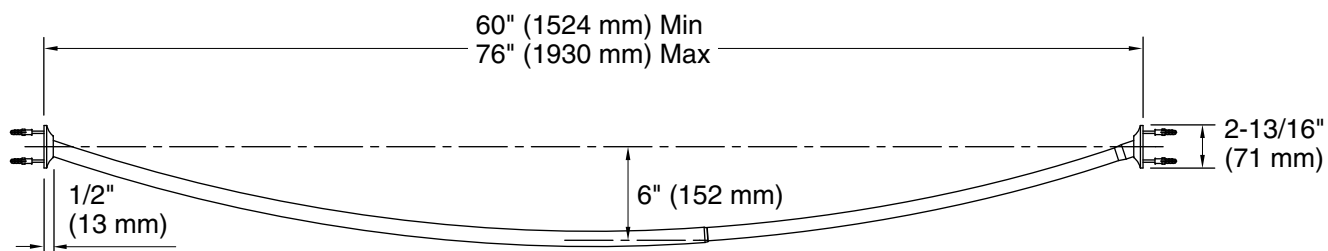

Technical Information

All product dimensions are nominal.

Material: Stainless Steel

Notes

Install this product according to the installation guide.

CAUTION: Risk of personal injury. Do not install these products in any area where they are likely to be used inadvertently as a grab bar or support bar. These products are not designed or intended for use as a grab bar or support bar.